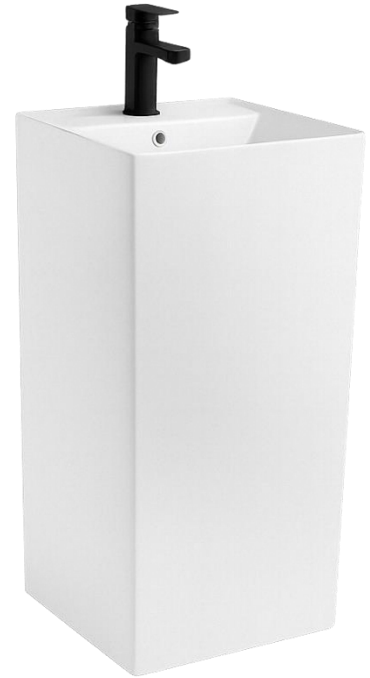

## Technical Specification

Installation	Floor-mounted (Freestanding)
Overflow	yes
Total Width	450 mm
Width (Inner)	380 mm
Total Depth	450 mm
Depth (Inner)	410 mm
Height	850 mm
Surface	Smooth glossy, easy to clean
Shape	Square
Material	Porcelain

## Finishes

Glossy White

Matte Black