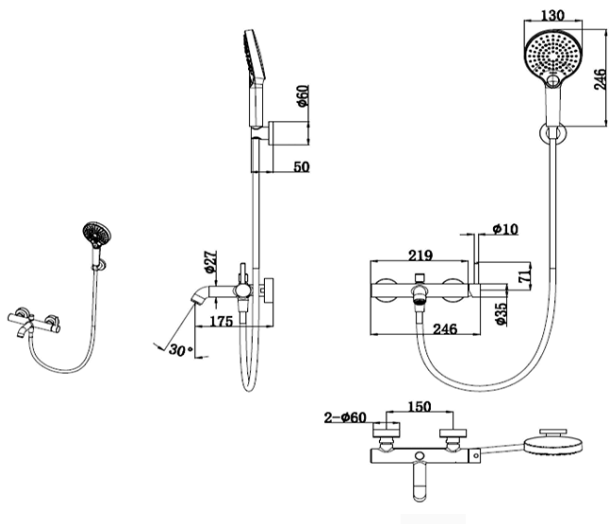

PRODUCT OVERVIEW

Orabella Oval Brushed Gold Shower Set

<p>WIDTH 200 mm</p>	<p>DEPTH 120 mm</p>
<p>HEIGHT 292 mm</p>	<p>INSTALLATION Wall Mounted</p>
<p>MATERIAL Brass</p>	<p>SHAPE Round</p>

PRODUCT SPECS

01

- Brushed gold premium finish
- Wall mounted installation system
- High quality brass construction
- Anti corrosion coating
- Smooth water flow system

FINISH VARIANTS

02

PRODUCT DESCRIPTION

Wall mounted shower set in brushed gold finish with handheld shower and mixer system.

DIMENSIONAL DRAWING

MM

All dimensions are shown in millimetres unless otherwise stated. Site conditions, cut-out, trap system and mixer clearance should be verified before installation.

TECHNICAL DATA

03

Product type	Shower Set With Mixer
Installation	Wall Mounted
Material	Brass
Shape	Round
Surface	Brushed Gold
Width	200 mm
Depth	120 mm
Height	292 mm
Tap hole	No
Overflow	No
Waste hole	Standard basin waste