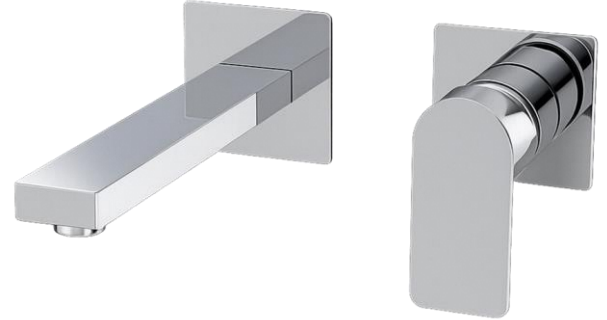

## Technical Specification

Product Type	Concealed Basin Mixer
Installation	Wall-mounted
Handle Type	Single lever
Finish	Chrome
Spout Projection	171 mm
Total Height	236.8 mm
Spout Height	102 mm
Base Diameter	Ø45 mm

## Finishes

Chrome

Matte Black

Gold