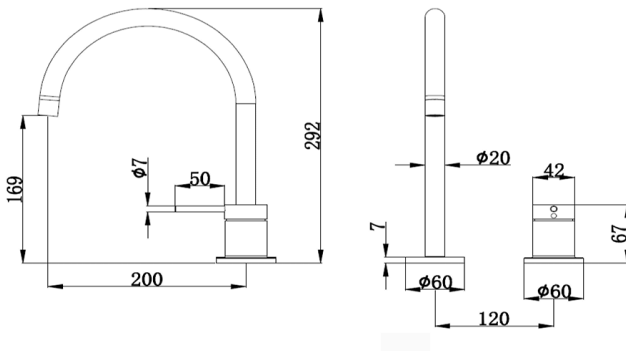

PRODUCT OVERVIEW

Medium Basin Spout With Waste Set Vibrant Bronze

<p>WIDTH 200 mm</p>	<p>DEPTH 120 mm</p>
<p>HEIGHT 292 mm</p>	<p>INSTALLATION Deck Mounted</p>
<p>MATERIAL Brass</p>	<p>SHAPE Round</p>

PRODUCT SPECS

01

- Solid brass construction
- Vibrant bronze finish
- Deck mounted installation
- Smooth water flow design
- Complete matching set

FINISH VARIANTS

02

PRODUCT DESCRIPTION

Premium deck mounted basin spout set in vibrant bronze finish with matching waste and control knob.

DIMENSIONAL DRAWING

MM

All dimensions are shown in millimetres unless otherwise stated. Site conditions, cut-out, trap system and mixer clearance should be verified before installation.

TECHNICAL DATA

03

Product type	Deck Mounted Basin Spout Set
Installation	Deck Mounted
Material	Brass
Shape	Round
Surface	Vibrant Bronze
Width	200 mm
Depth	120 mm
Height	292 mm
Tap hole	Yes Single
Overflow	No
Waste hole	Included Waste
Spout Length	200 mm
Total Height	292 mm
Base Diameter	60 mm
Installation Type	Deck Mounted