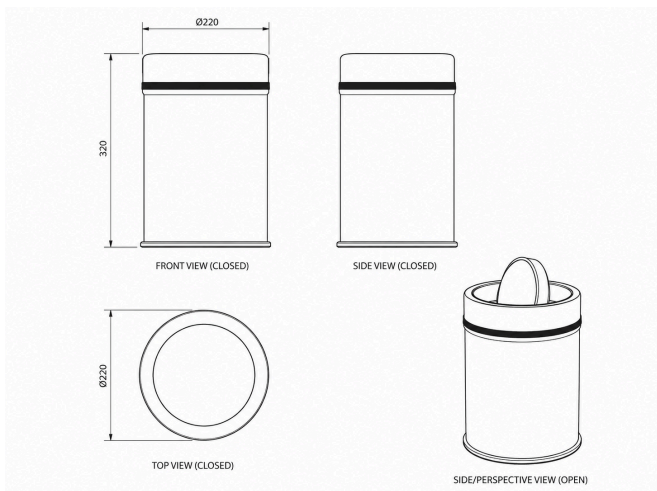

PRODUCT OVERVIEW

AXA-0011

Round Bathroom Bin - Chrome

WIDTH

Ø 220 mm

DEPTH

Ø 220 mm

HEIGHT

320 mm

INSTALLATION

Freestanding

SHAPE

Round / Cylindrical

PRODUCT SPECS

01

- Round bathroom bin
- Chrome finish
- Freestanding bathroom accessory
- Overall height: 320 mm
- Diameter: Ø 220 mm
- Closed front, side and top views shown
- Open side/perspective view shown

FINISH VARIANTS

02

Chrome

AXA-0011-CH

PRODUCT DESCRIPTION

Round freestanding bathroom bin with chrome finish and compact cylindrical body. Designed as a modern bathroom accessory with closed and open lid views shown in the technical drawing.

DIMENSIONAL DRAWING

MM

All dimensions are shown in millimetres unless otherwise stated. Site conditions, cut-out, trap system and mixer clearance should be verified before installation.

TECHNICAL DATA

03

Product type	Bathroom bin
Installation	Freestanding
Shape	Round / Cylindrical
Surface	Chrome finish
Width	Ø 220 mm
Depth	Ø 220 mm
Height	320 mm
Overall height	320 mm
Diameter	Ø 220 mm
Finish	Chrome
Views shown	Closed front, side, top and open perspective view