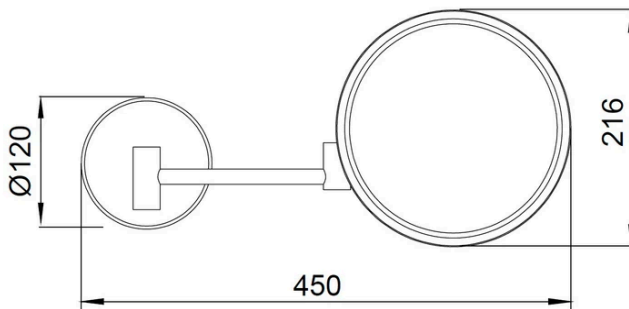

PRODUCT OVERVIEW	
Foldable LED Bathroom Mirror Set	
WIDTH 450 mm	DEPTH 120 mm
HEIGHT 216 mm	INSTALLATION Wall Mounted
MATERIAL Stainless Steel Brass	SHAPE Round Oval

PRODUCT SPECS

01

- Foldable space saving design
- Integrated LED lighting
- Wall mounted installation
- Adjustable folding arm
- Hotel grade finish

FINISH VARIANTS

02

PRODUCT DESCRIPTION

Premium foldable LED bathroom mirror set with wall arm mechanism, designed for modern bathrooms and compact spaces.

DIMENSIONAL DRAWING

MM

All dimensions are shown in millimetres unless otherwise stated. Site conditions, cut-out, trap system and mixer clearance should be verified before installation.

TECHNICAL DATA

03

Product type	Wall Mounted Foldable Mirror Set
Installation	Wall Mounted
Material	Stainless Steel Brass
Shape	Round Oval
Surface	Brushed Gold
Width	450 mm
Depth	120 mm
Height	216 mm
Tap hole	No
Overflow	No
Waste hole	No
Wall Base Diameter	120 mm
Arm Length	380 mm